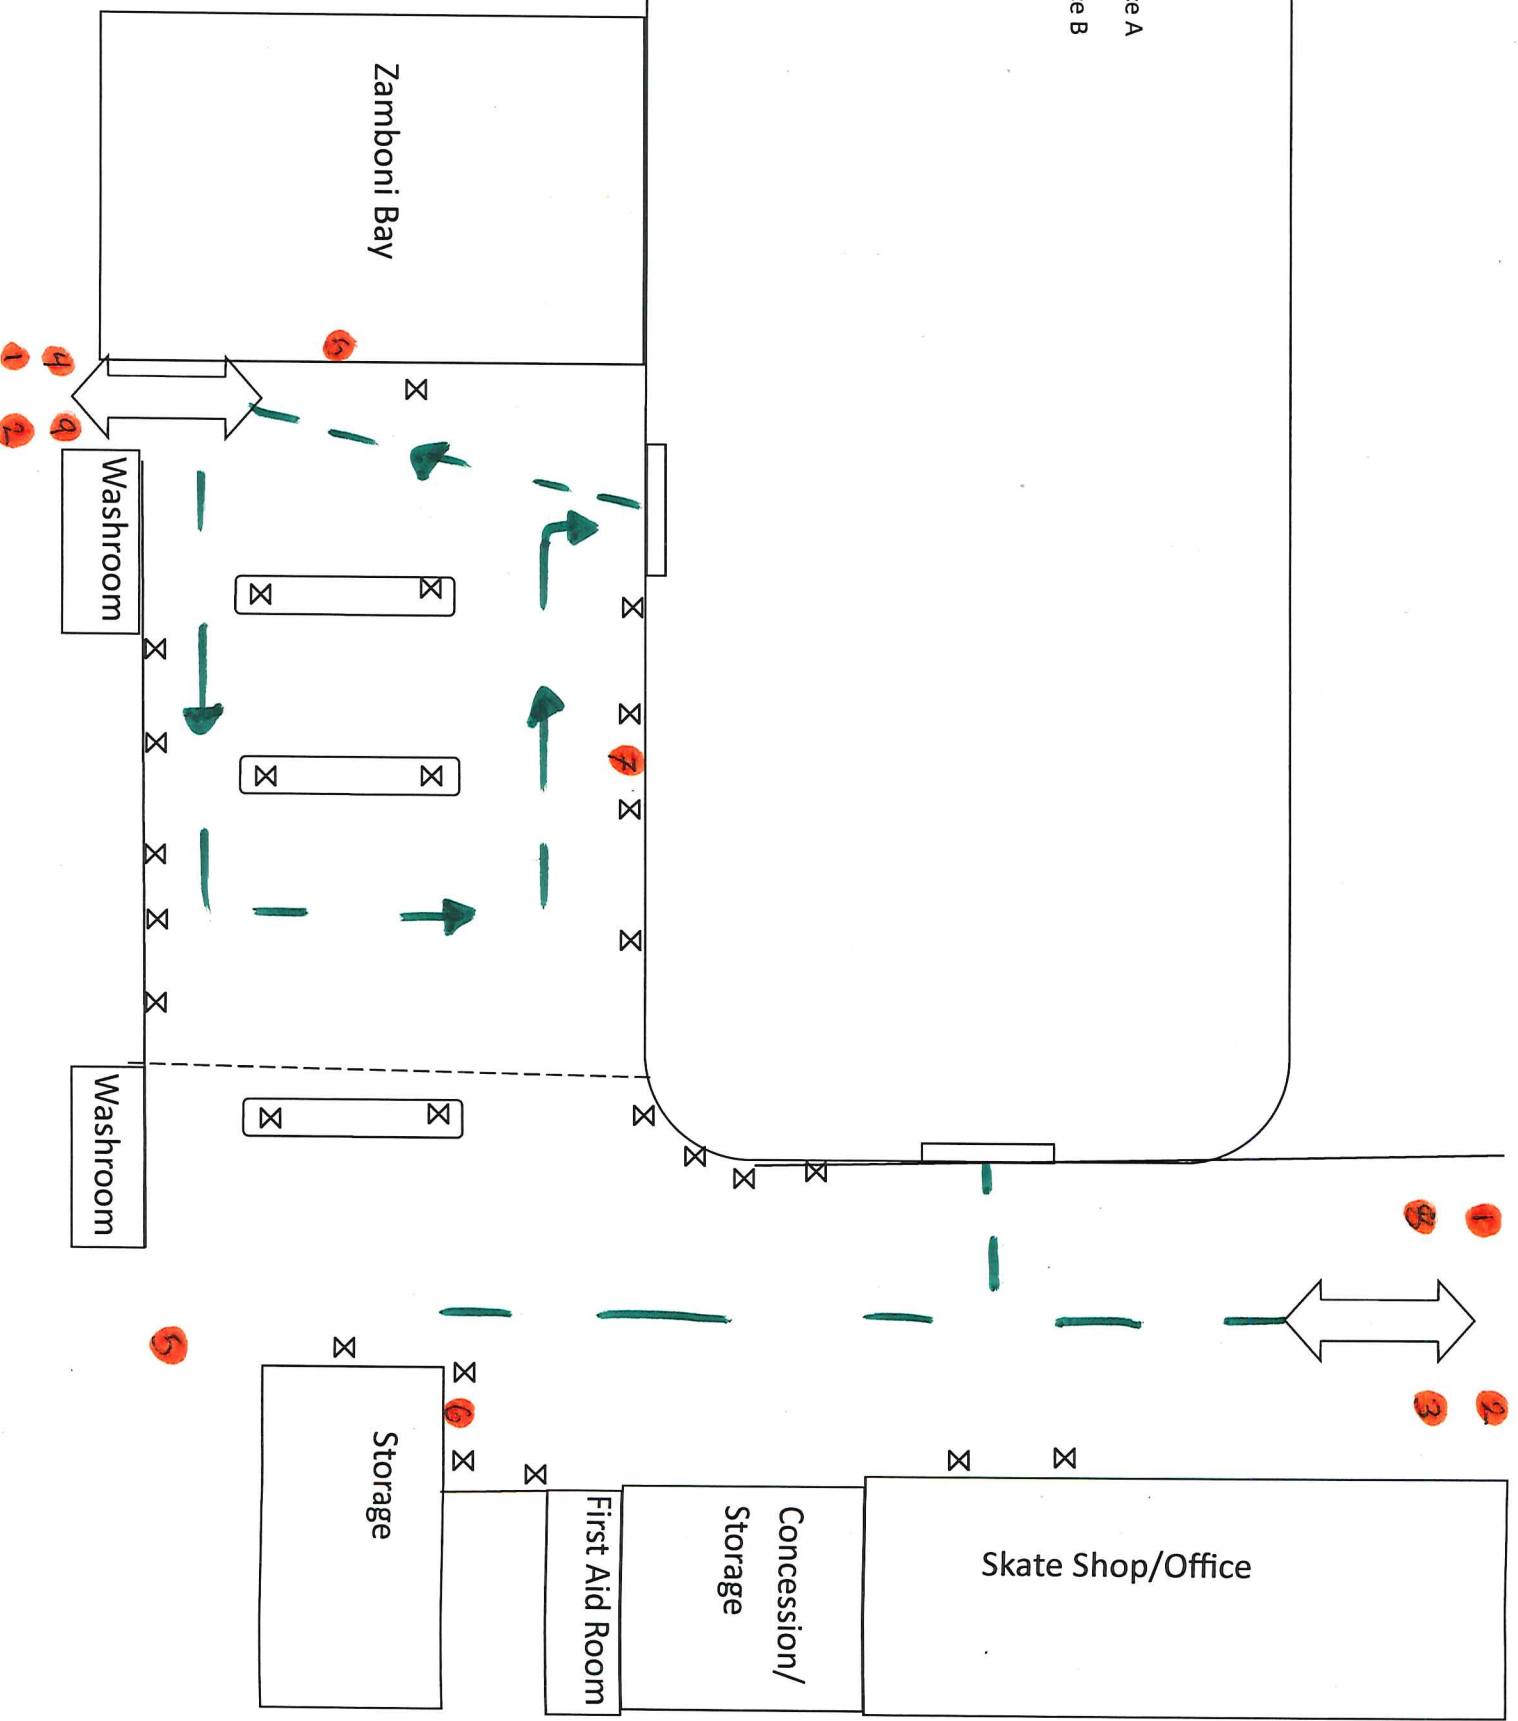

Version 1

- Signage:
- 1. 2m Distance
- 2. Prevention Tips
- 3. Entrance
- 4. Exit
- 5. Do Not Enter
- 6. Yield

West End Arena

Version 2

- Signage:
- 1. 2m Distance
- 2. Prevention Tips
- 3. Exit A
- 4. Exit B
- 5. Do Not Enter
- 6. Dressing area A
- 7. Dressing Area B
- 8. Rink Entrance A
- 9. Rink Entrance B

West End Arena