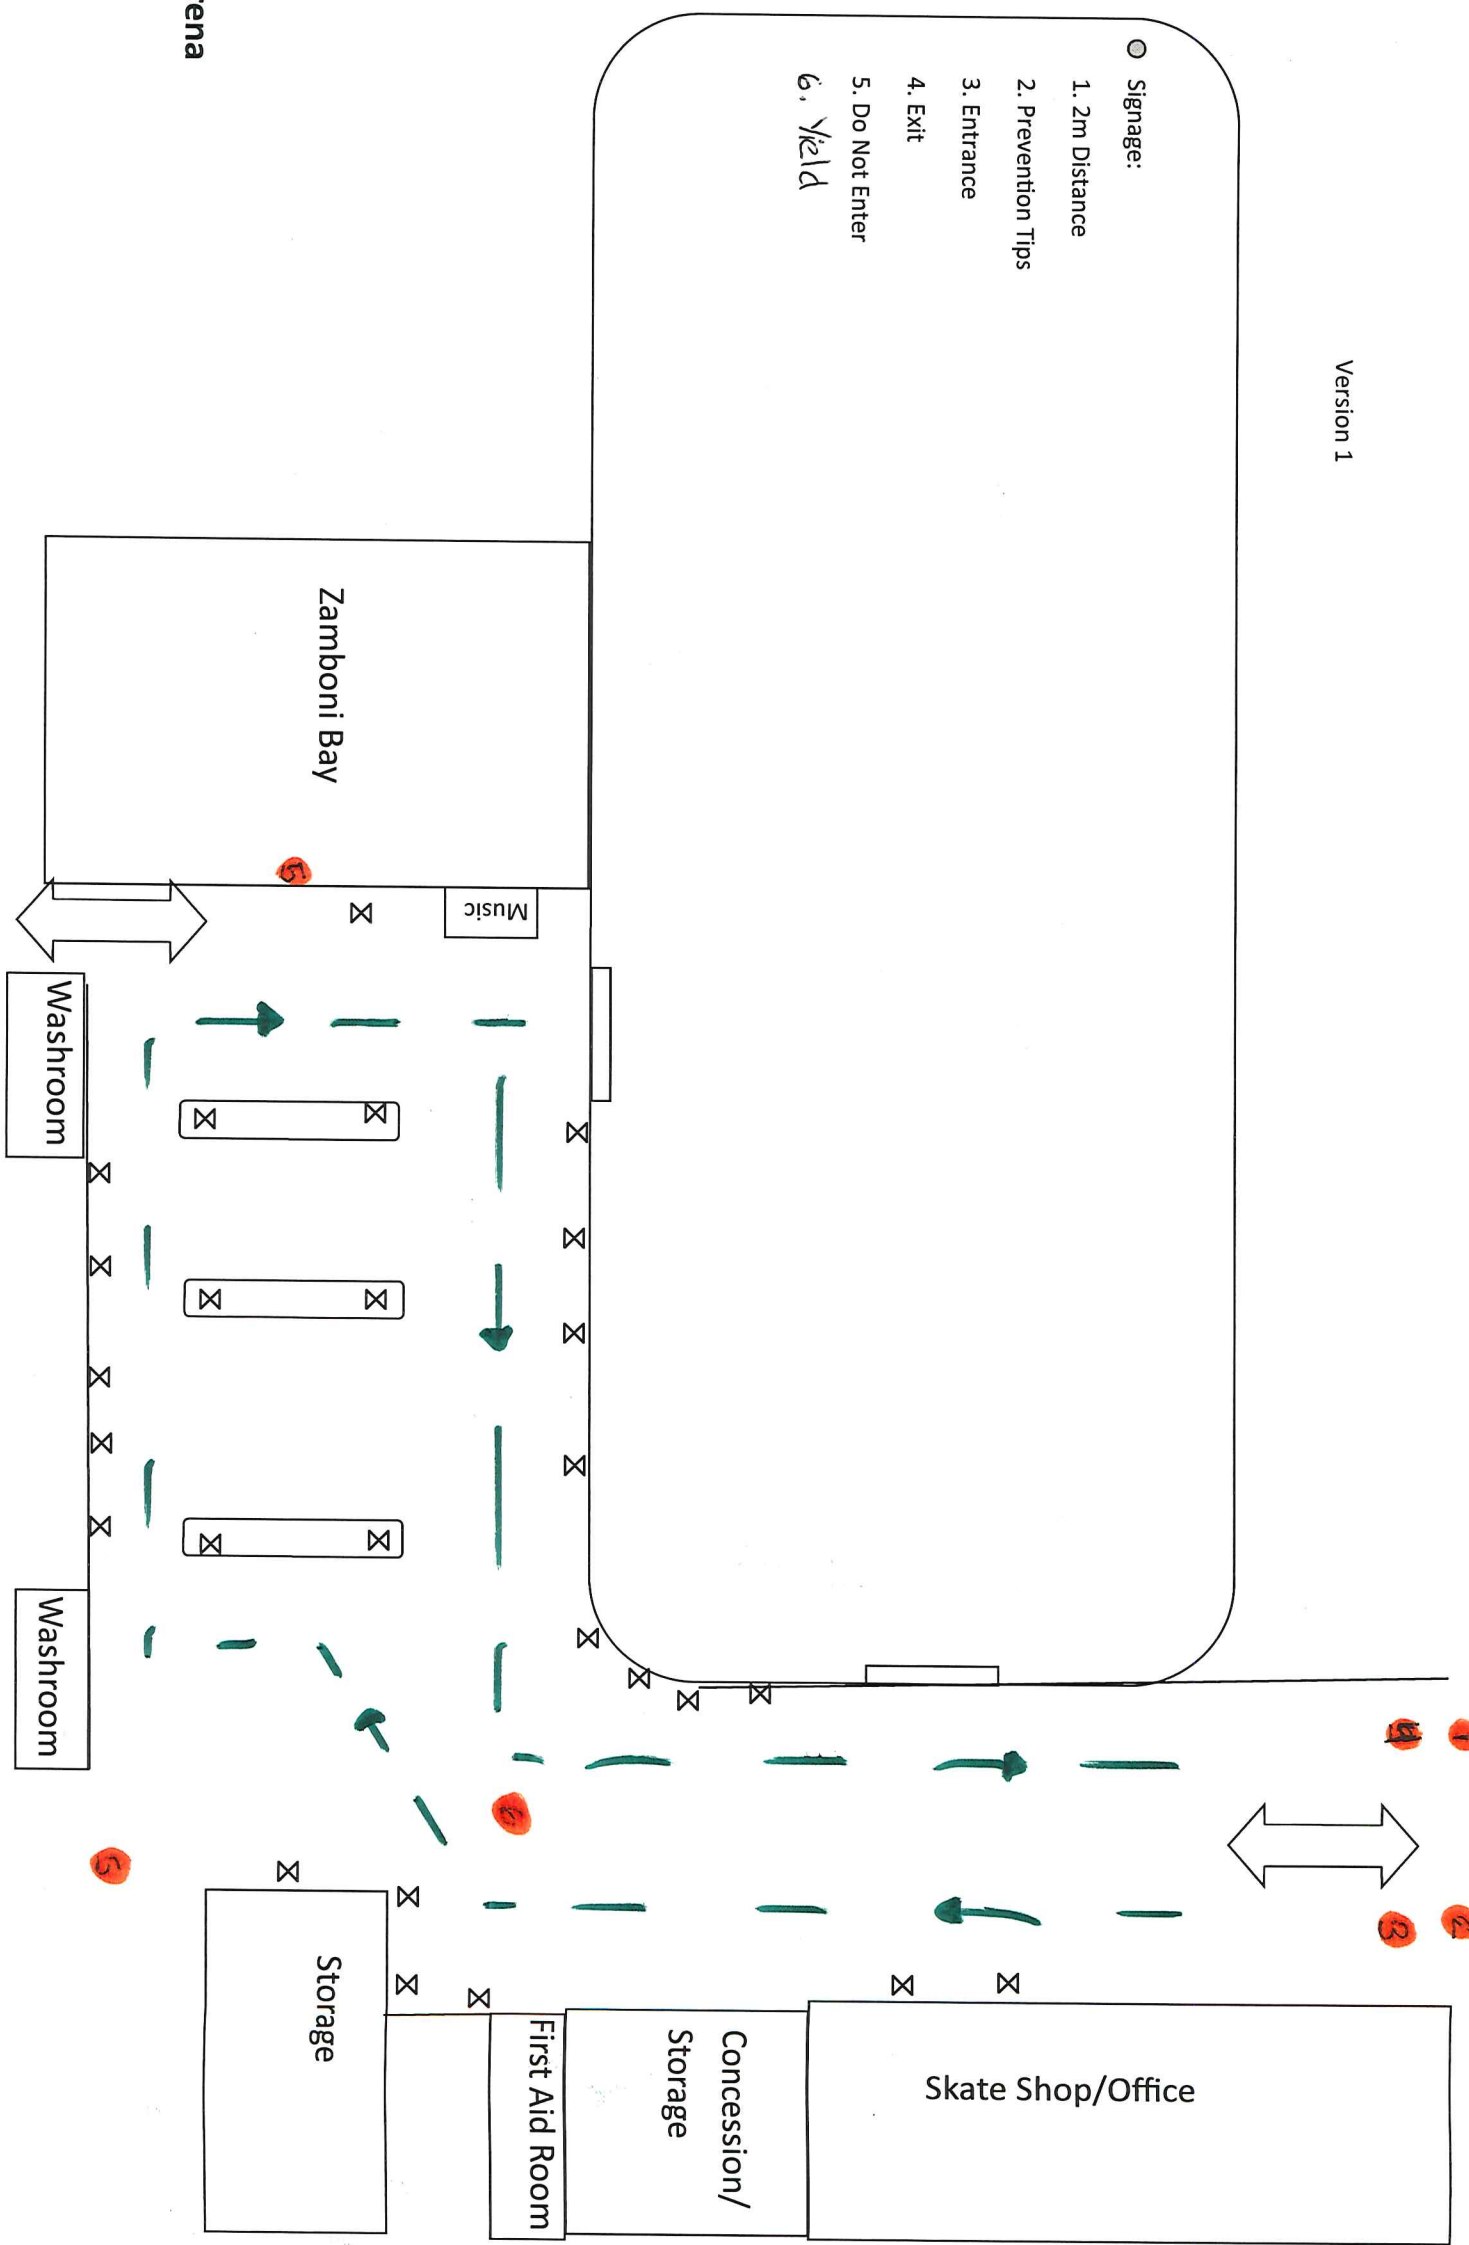

Version 1

- Signage:
- 1. 2m Distance
- 2. Prevention Tips
- 3. Entrance
- 4. Exit
- 5. Do Not Enter
- 6. Yield

West End Arena

Version 2

- Signage:
- 1. 2m Distance
- 2. Prevention Tips
- 3. Exit A
- 4. Exit B
- 5. Do Not Enter
- 6. Dressing area A
- 7. Dressing Area B
- 8. Rink Entrance A
- 9. Rink Entrance B

West End Arena